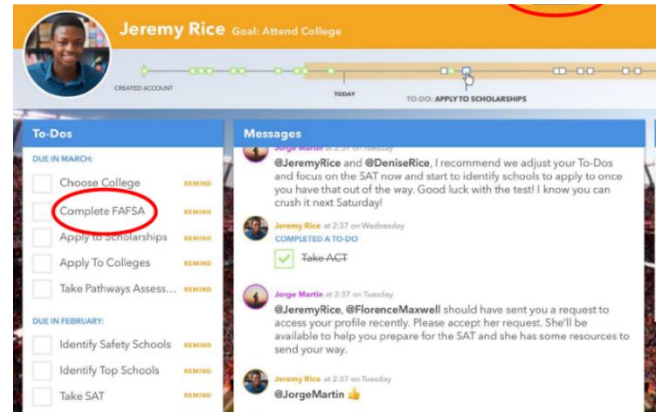

Colorado's Next Gen Education, Training and Career Platform

What are we building?

A groundbreaking web service that helps every individual chart a journey to success from wherever they are today.

What kinds of goals and activities will it include?

- Evaluate and plan my postsecondary path, whether apprenticeship, four-year college, military and more
- Find out how to fill skill gaps for my next career
- Complete the FAFSA and apply for scholarships
- Match my skills to jobs and land a great one
- Get resources and referrals to people and organizations that can help me overcome barriers
- Make sure my credits transfer
- And much more...